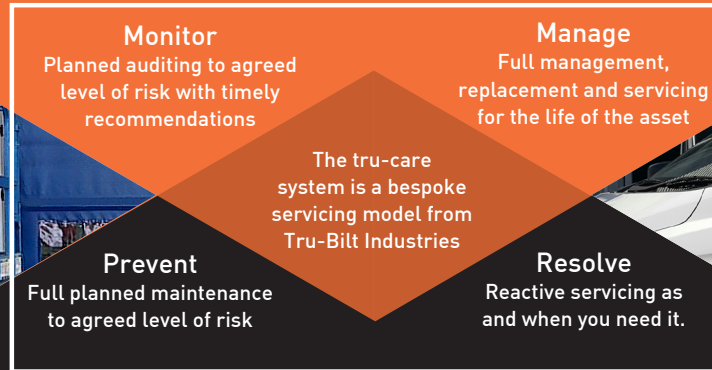

An introduction to tru-care

Your customised servicing and preventative maintenance solution from **Tru-Bilt Industries**

A new era of servicing has arrived

Giving you

Servicing contracts that reduce in cost over time.

Individual options that you can mix and match to exactly suit your needs and budget.

The maintenance and repair risk sits with us saving you time, money and worry.

How we do it

As we learn your business our costs reduce and we pass that saving onto you.

Our system determines the appropriate level of cover for your facilities

We service any brand of door, dock and traffic management assets.

The tru-care difference

The tru-care system works with your specific requirements, without forcing you into predetermined servicing plans that often involve wasted effort in a one-size fits all approach.

✓ Cost efficient

✓ Contracts that reduce in price over time

✓ Timely reporting

✓ Servicing that works

Call us anytime to find out more about the tru-care system.
It will change the way you think about servicing.