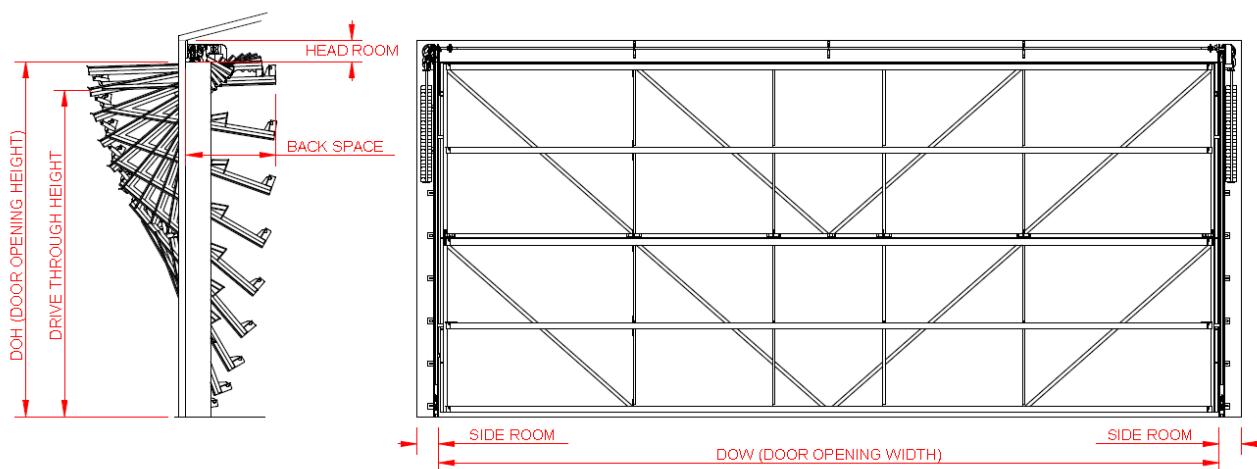

Clearance Details

The following drawing shows the standard clearance details required for TRU-FOLD™ Bi-Fold Hangar Doors. These dimensions can vary depending on door size, cladding type, wind loadings, wind region and terrain category. Please Contact us with your site specific details and we can supply a customised TRU-FOLD™ drawing specifically for your project.