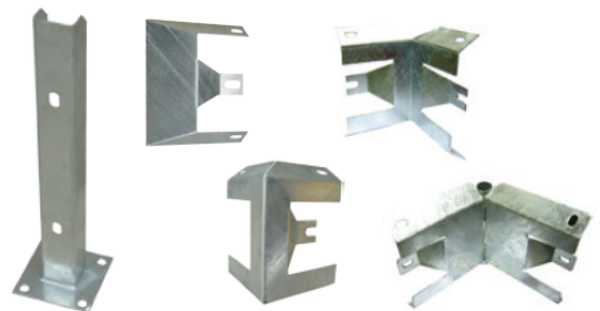

Need more information? Contact us today – NZ 0800-144-999, AU 1800-144-888 or visit www.tru-bilt.co.nz